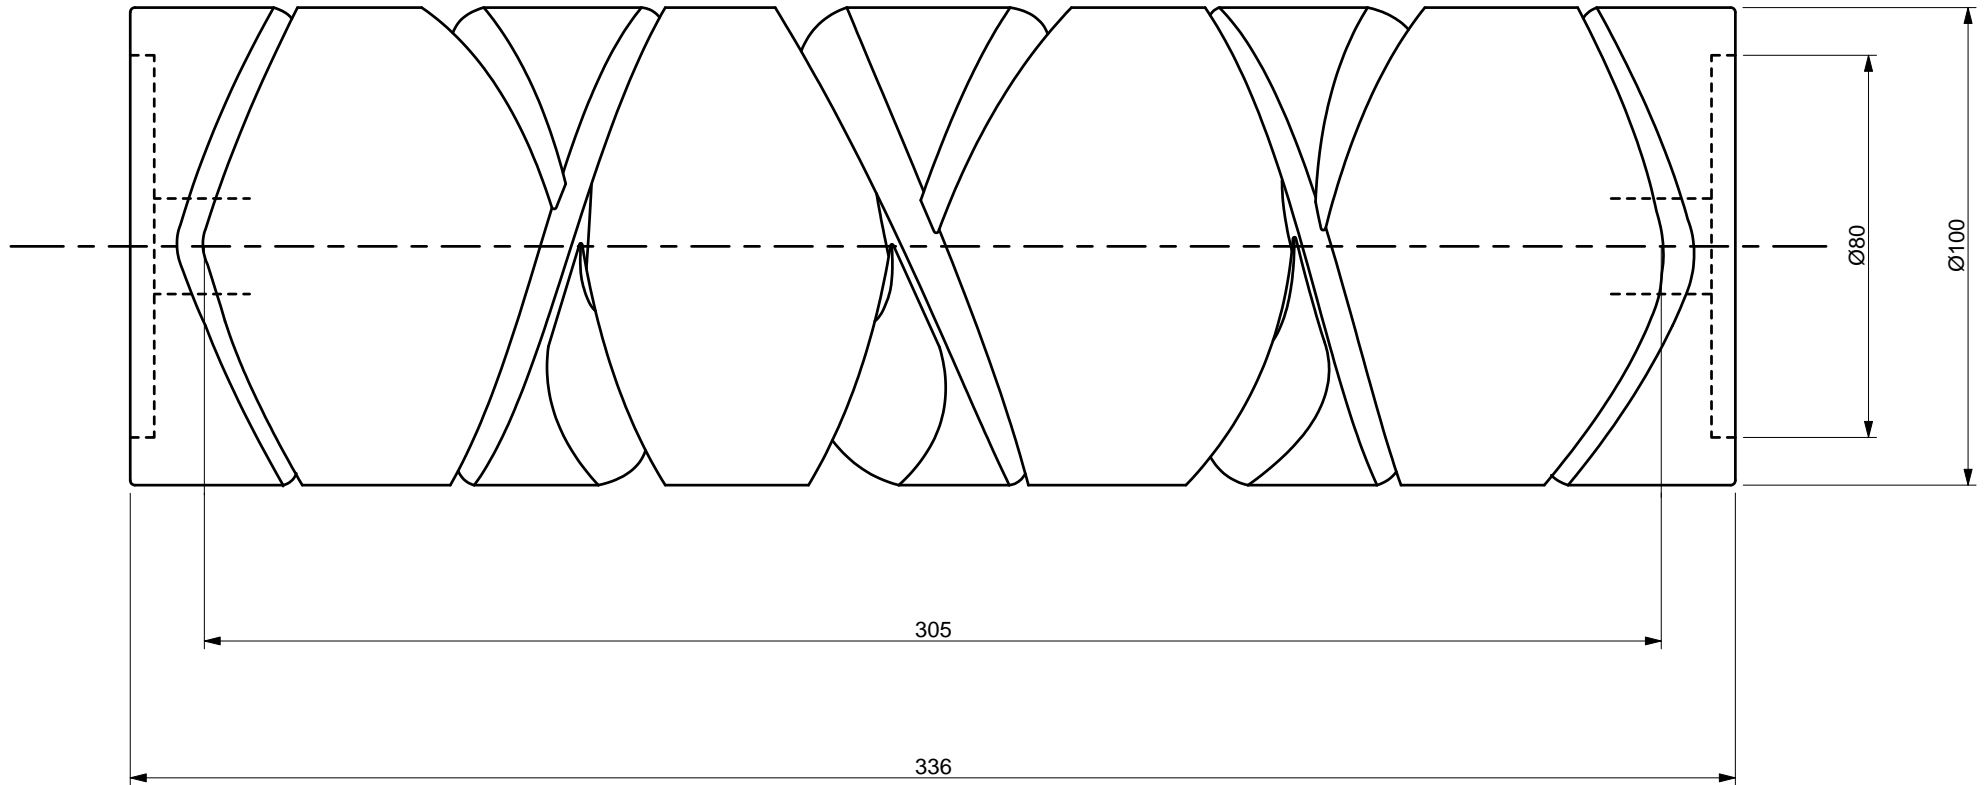

Mino Corporation

DRUM NO.	1280-2.01	REF.NO	
MATERIAL	ALUMINUM		
REMARKS			