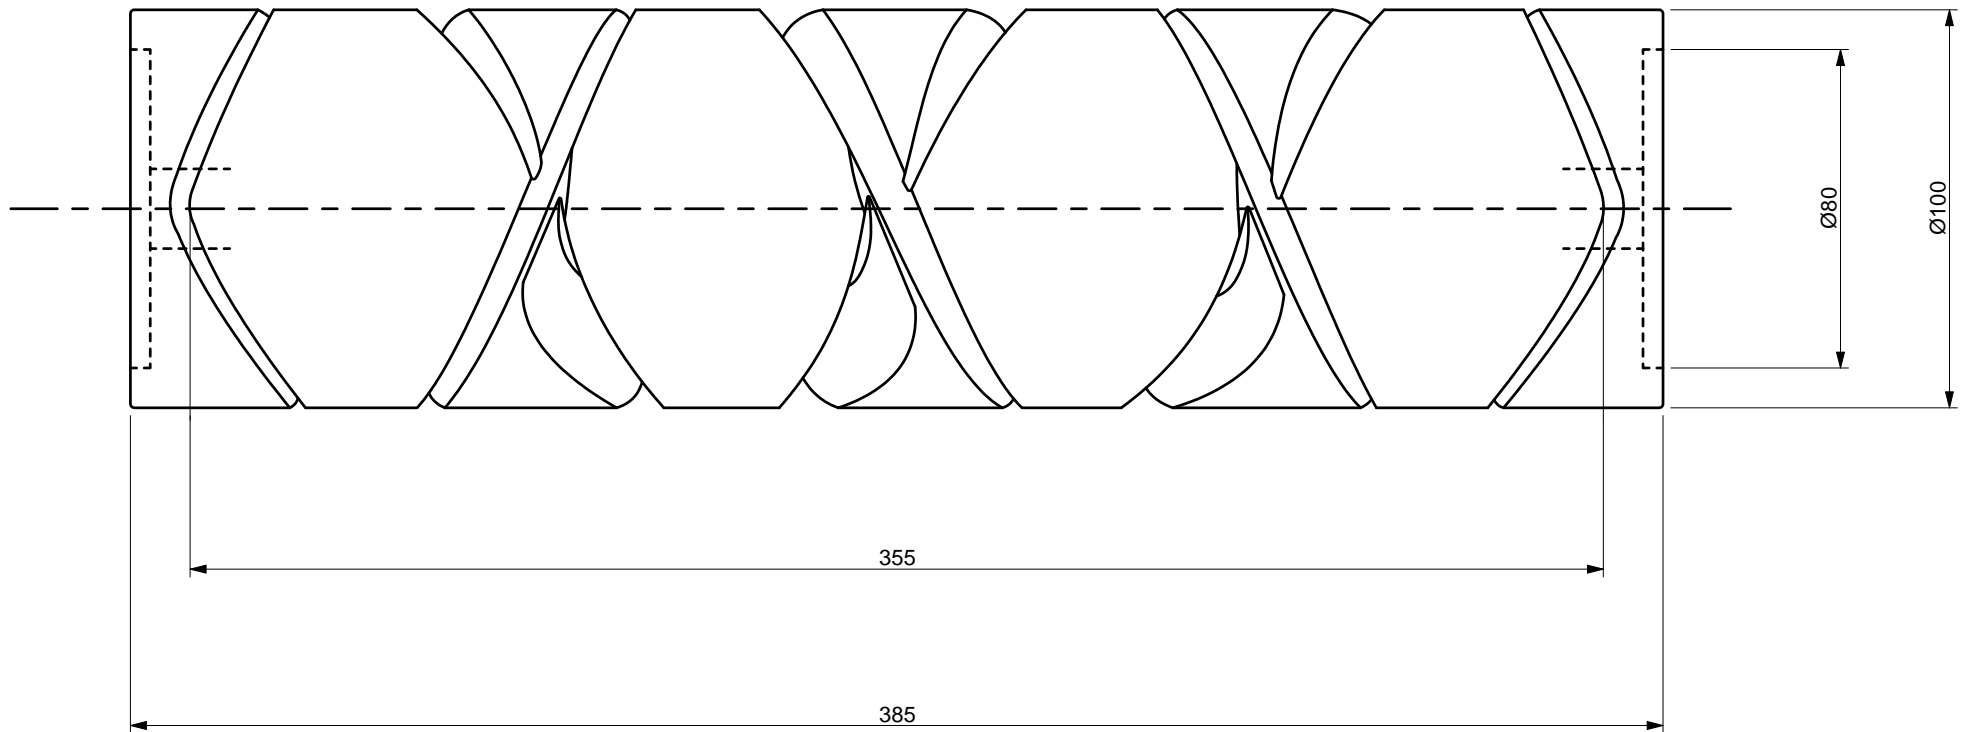

Mino Corporation

DRUM NO.	1480-1.01	REF.NO	
MATERIAL	ALUMINUM		
REMARKS			