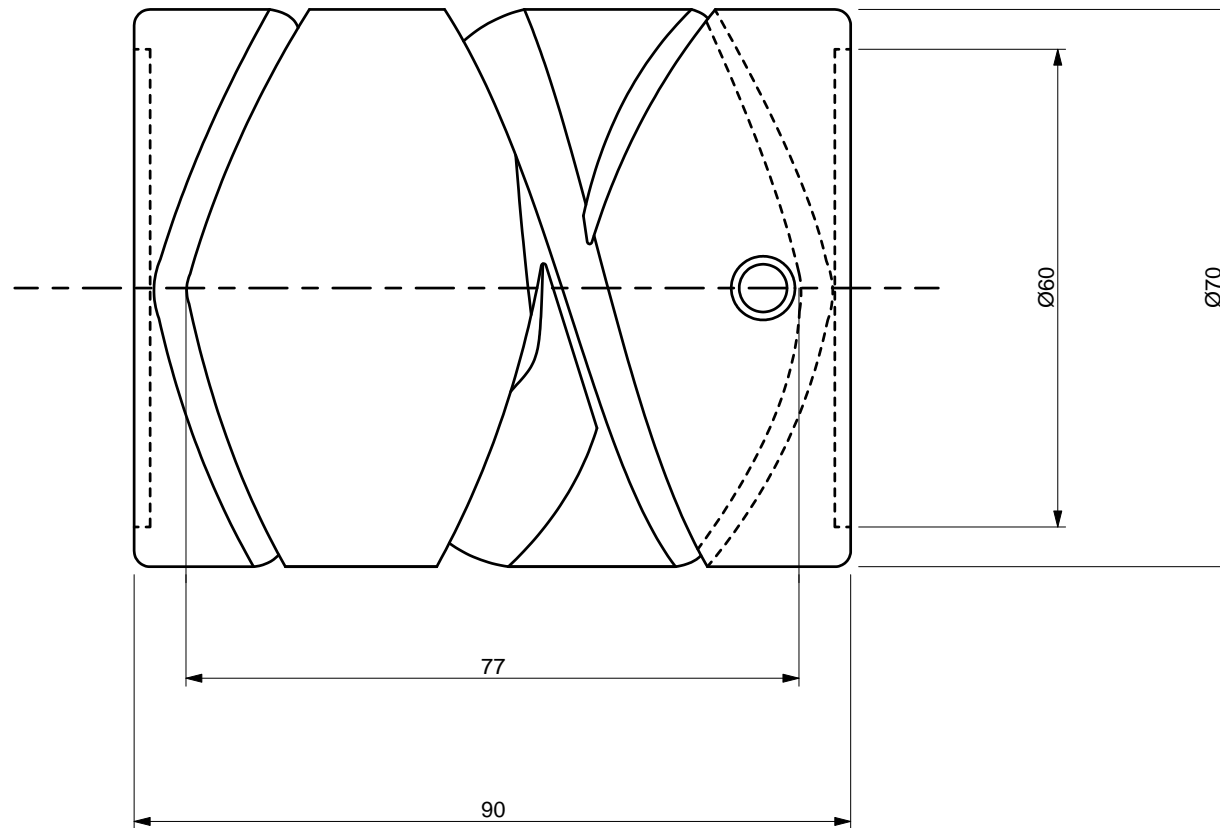

*Mino Corporation*

DRUM NO.	330-1.01	REF.NO	
MATERIAL	ALUMINUM		
REMARKS			