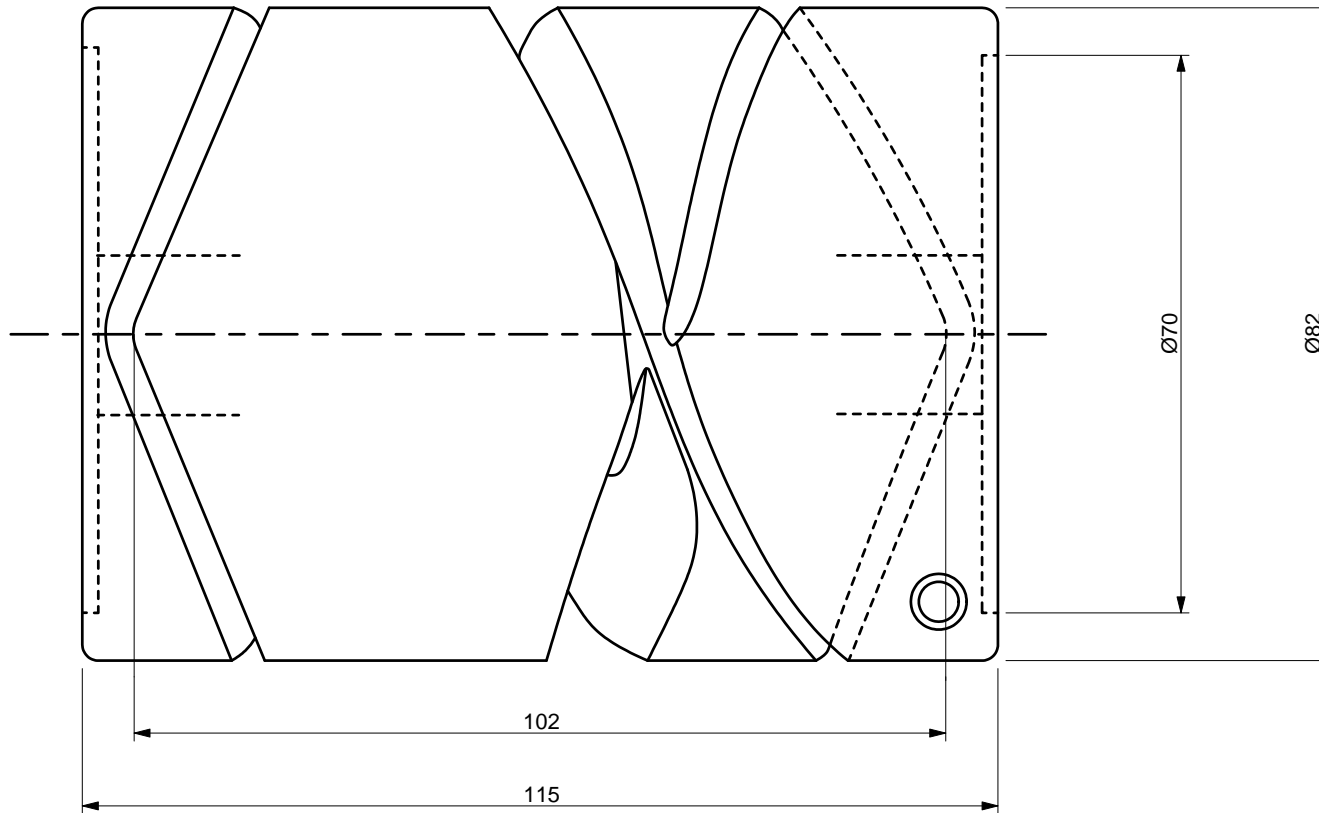

*Mino Corporation*

DRUM NO.	430-1.01	REF.NO	
MATERIAL	ALUMINUM		
REMARKS			