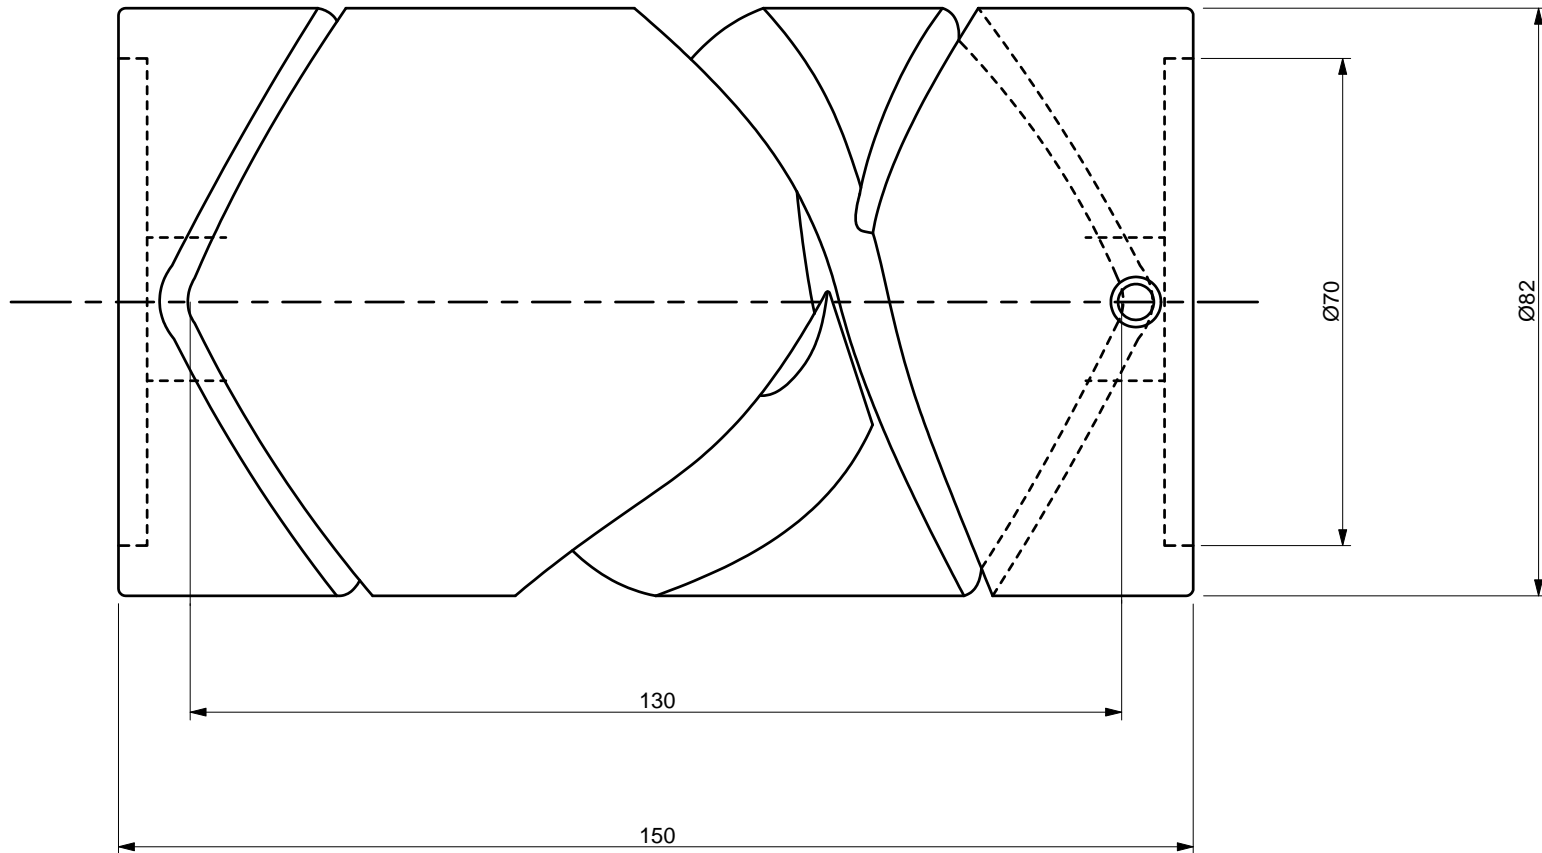

Mino Corporation

DRUM NO.	530-4.01	REF.NO	
MATERIAL	ALUMINUM		
REMARKS			