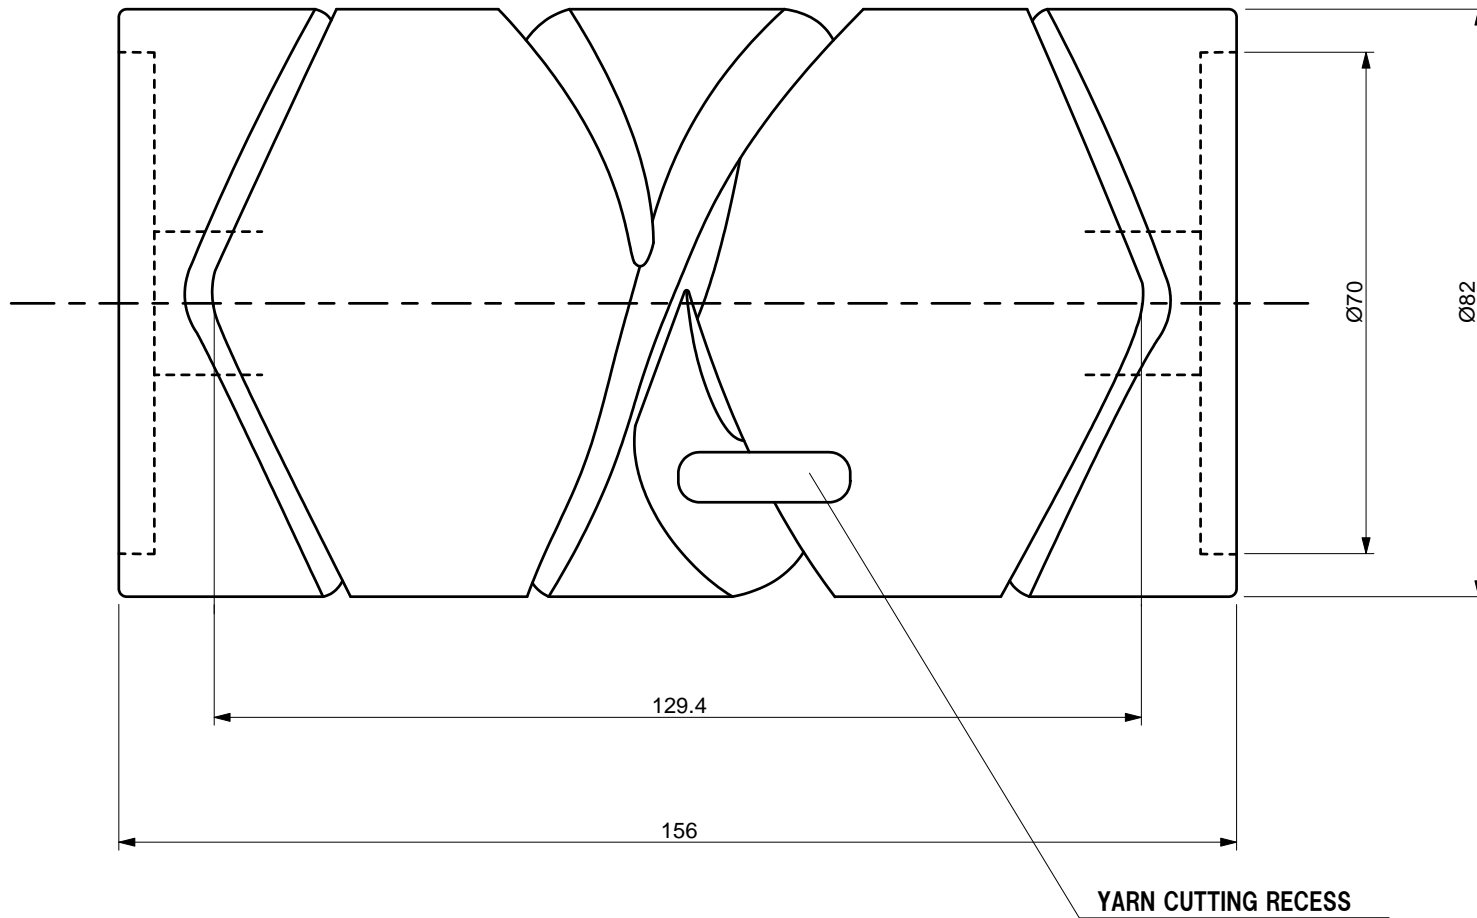

Mino Corporation

DRUM NO.	540-4.01	REF.NO	
MATERIAL	ALUMINUM		
REMARKS			