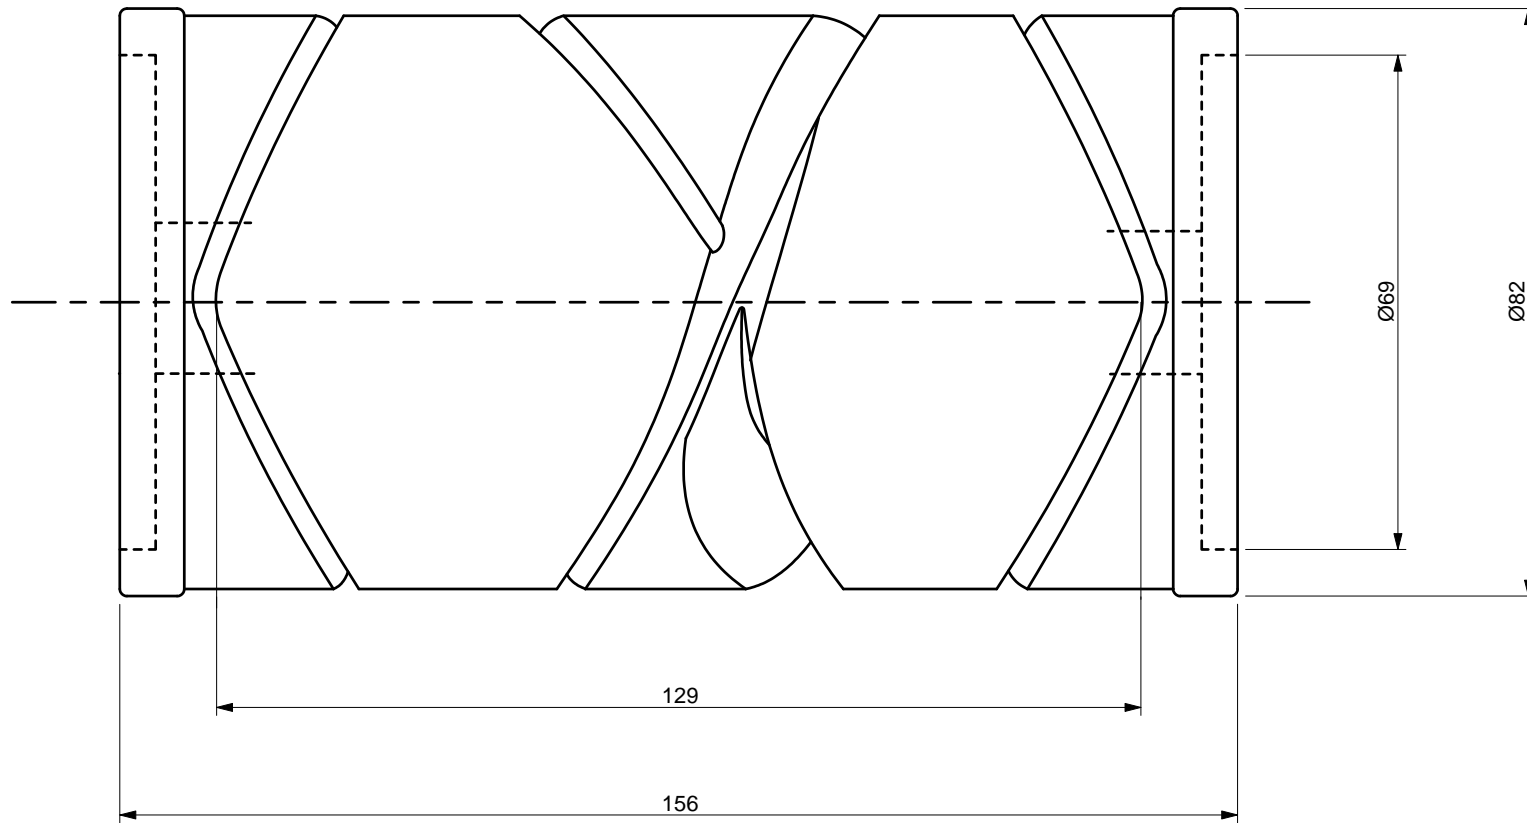

Mino Corporation

DRUM NO.	544-5.01	REF.NO	
MATERIAL	ALUMINUM		
REMARKS			