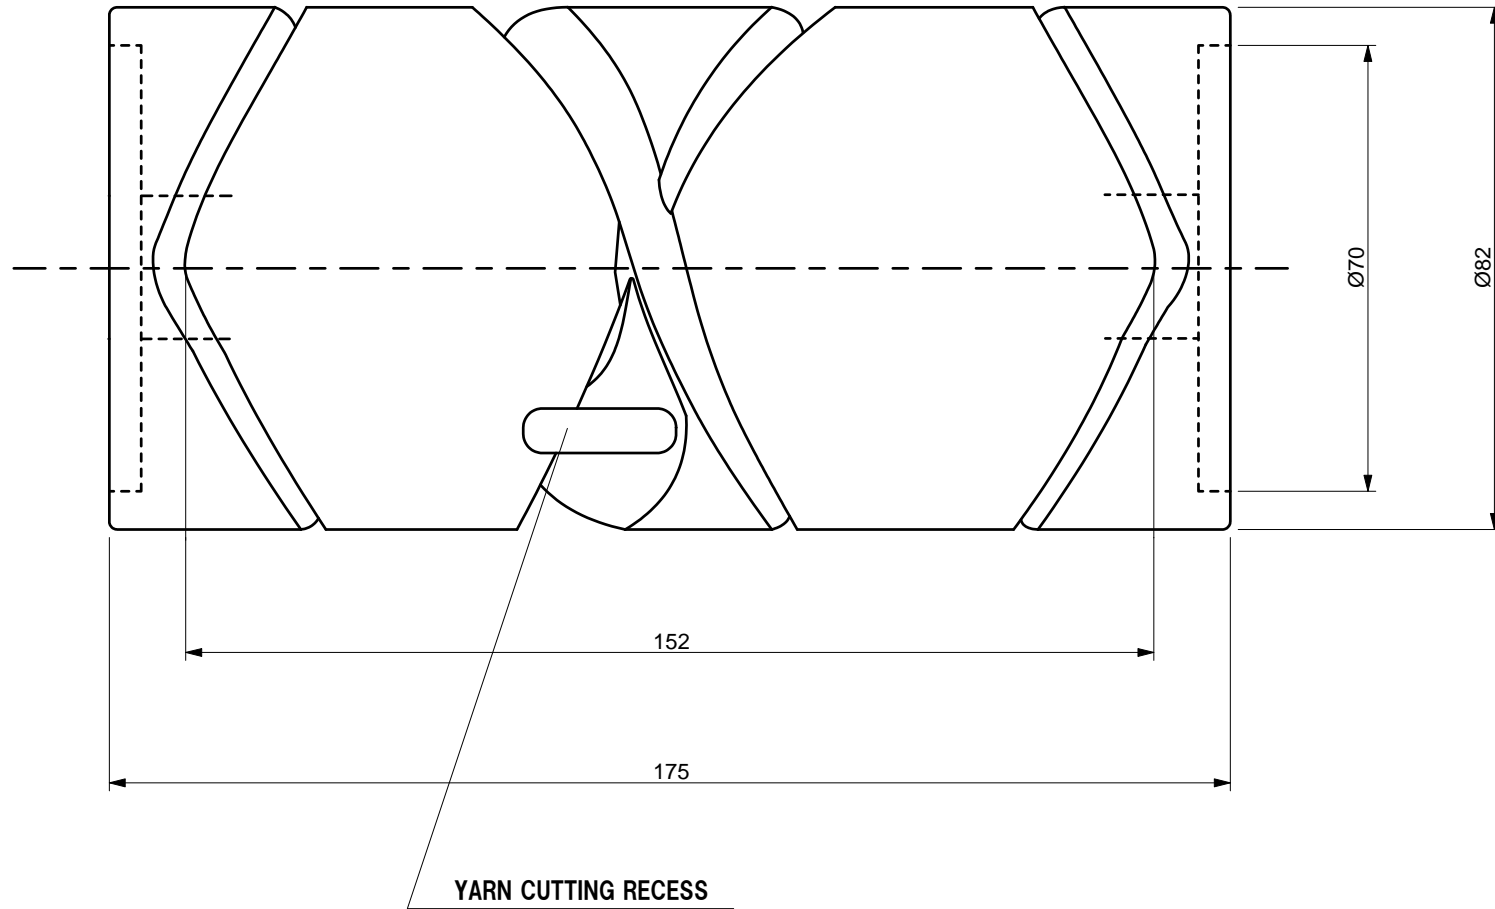

Mino Corporation

DRUM NO.	640-1.01	REF.NO	
MATERIAL	ALUMINUM		
REMARKS			