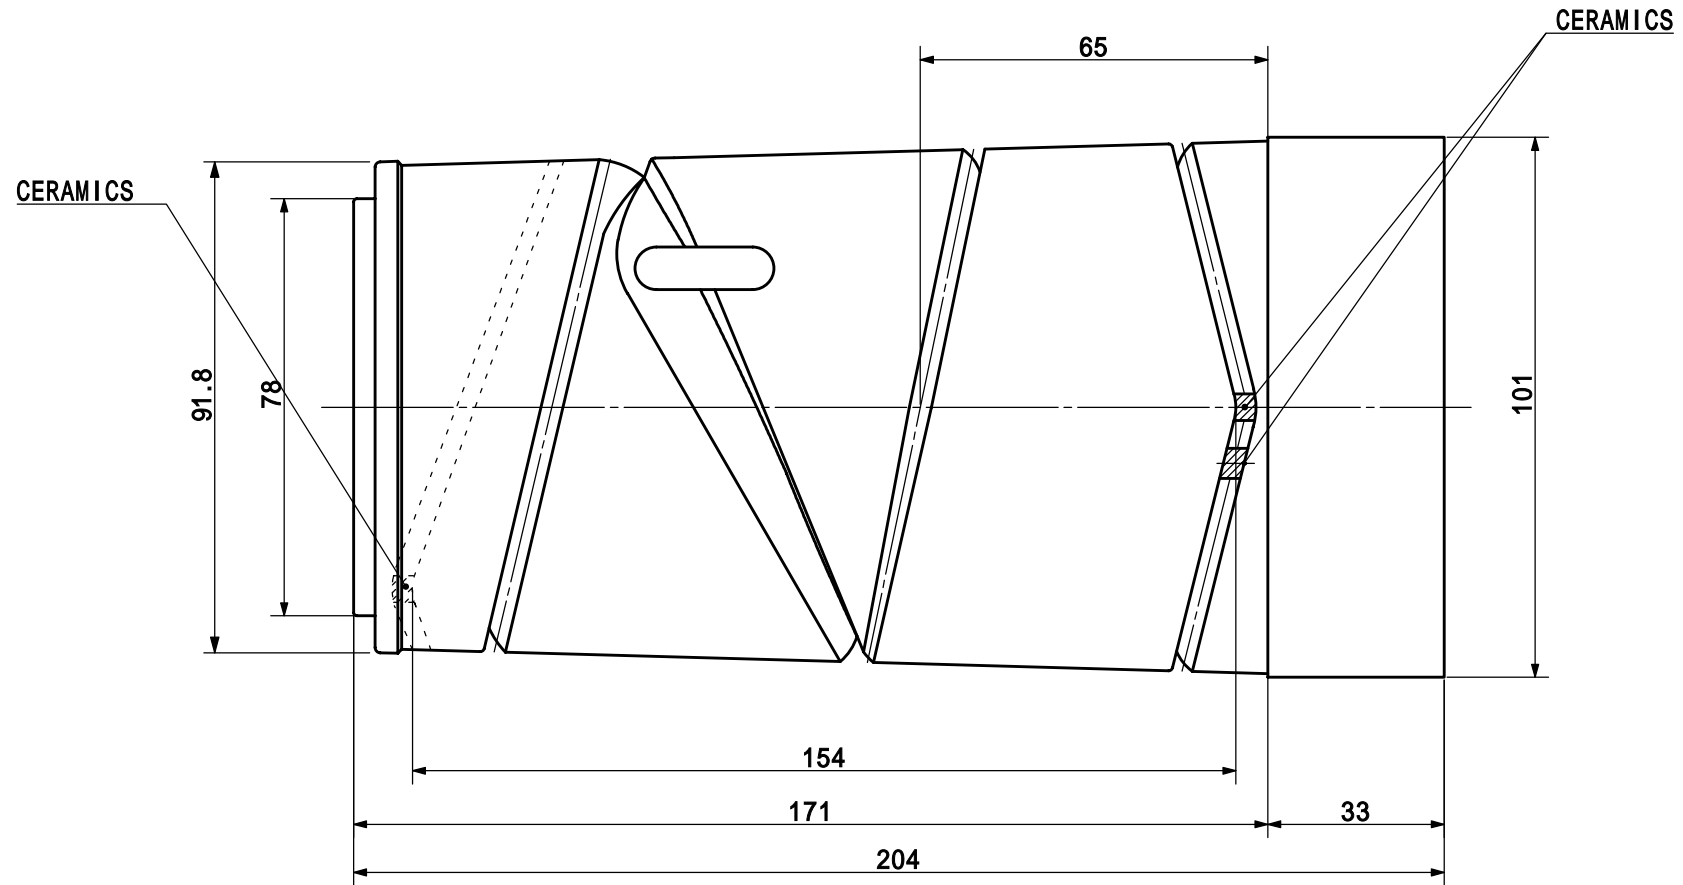

Mino Corporation

DRUM NO.	643-24T.01-B3	REF. NO.	3AA-99678
MATERIAL	STEEL (ALSO AVAILABLE IN ALUMIUNUM)		
REMARKS	AVAILABLE WITHOUT CERAMICS INSERT		