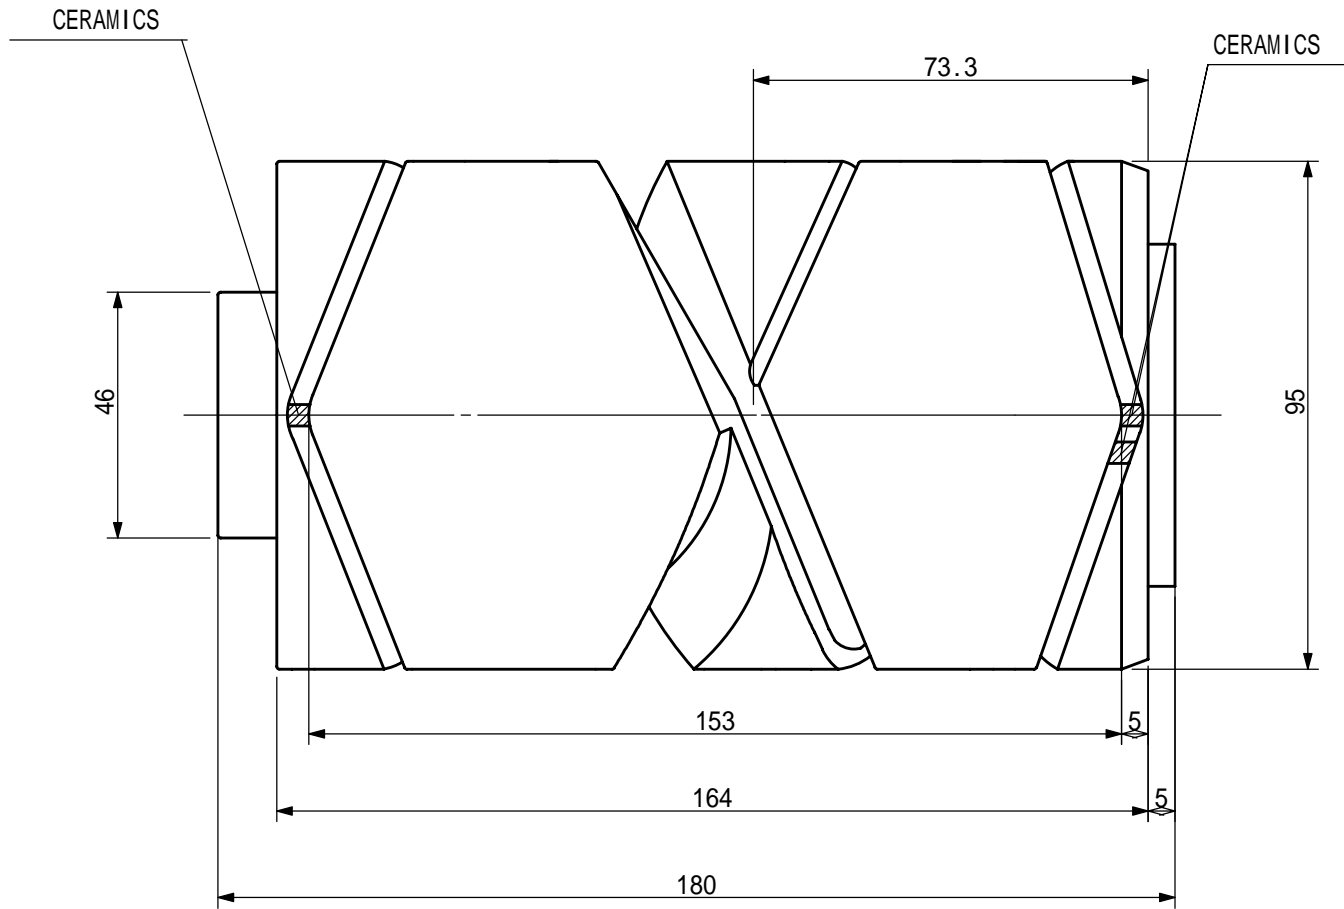

Mino Corporation

DRUM NO.	643-25T.01-B3	REF. NO	3AA-99662
MATERIAL	STEEL		
REMARKS	AVAILABLE WITHOUT CERAMICS INSERT		