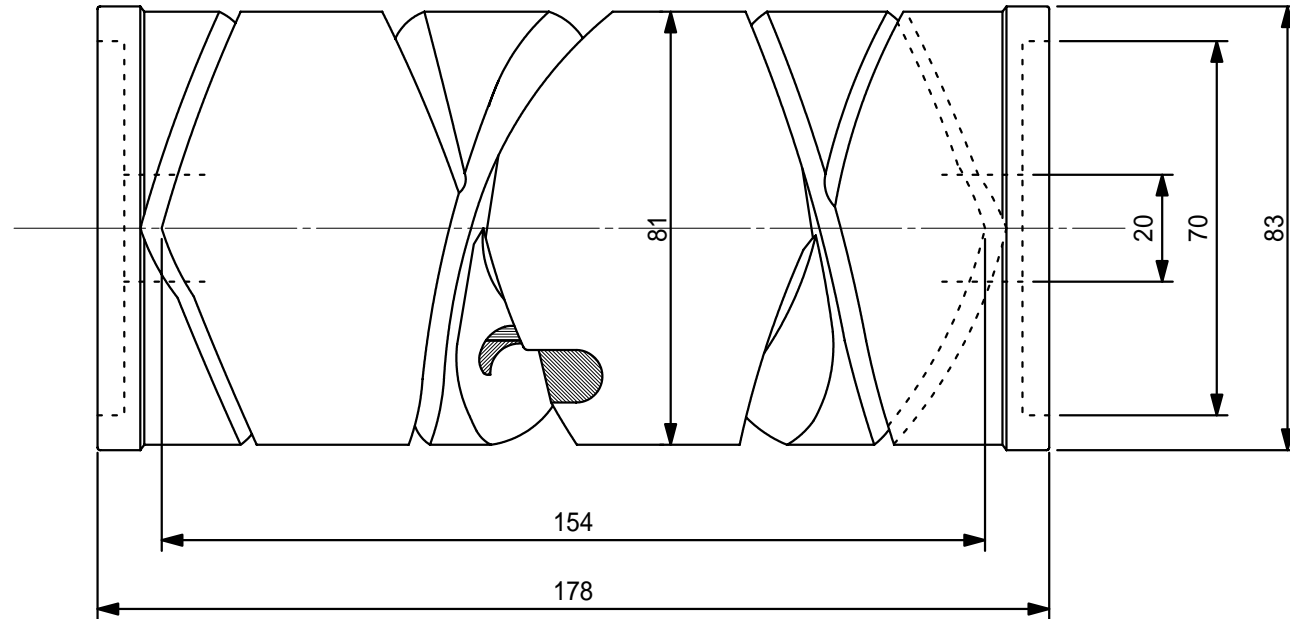

# Mino Corporation

DRUM NO.	650-4.03		
MATERIAL	ALUMINUM		
REMARKS	Available with ceramics insert		