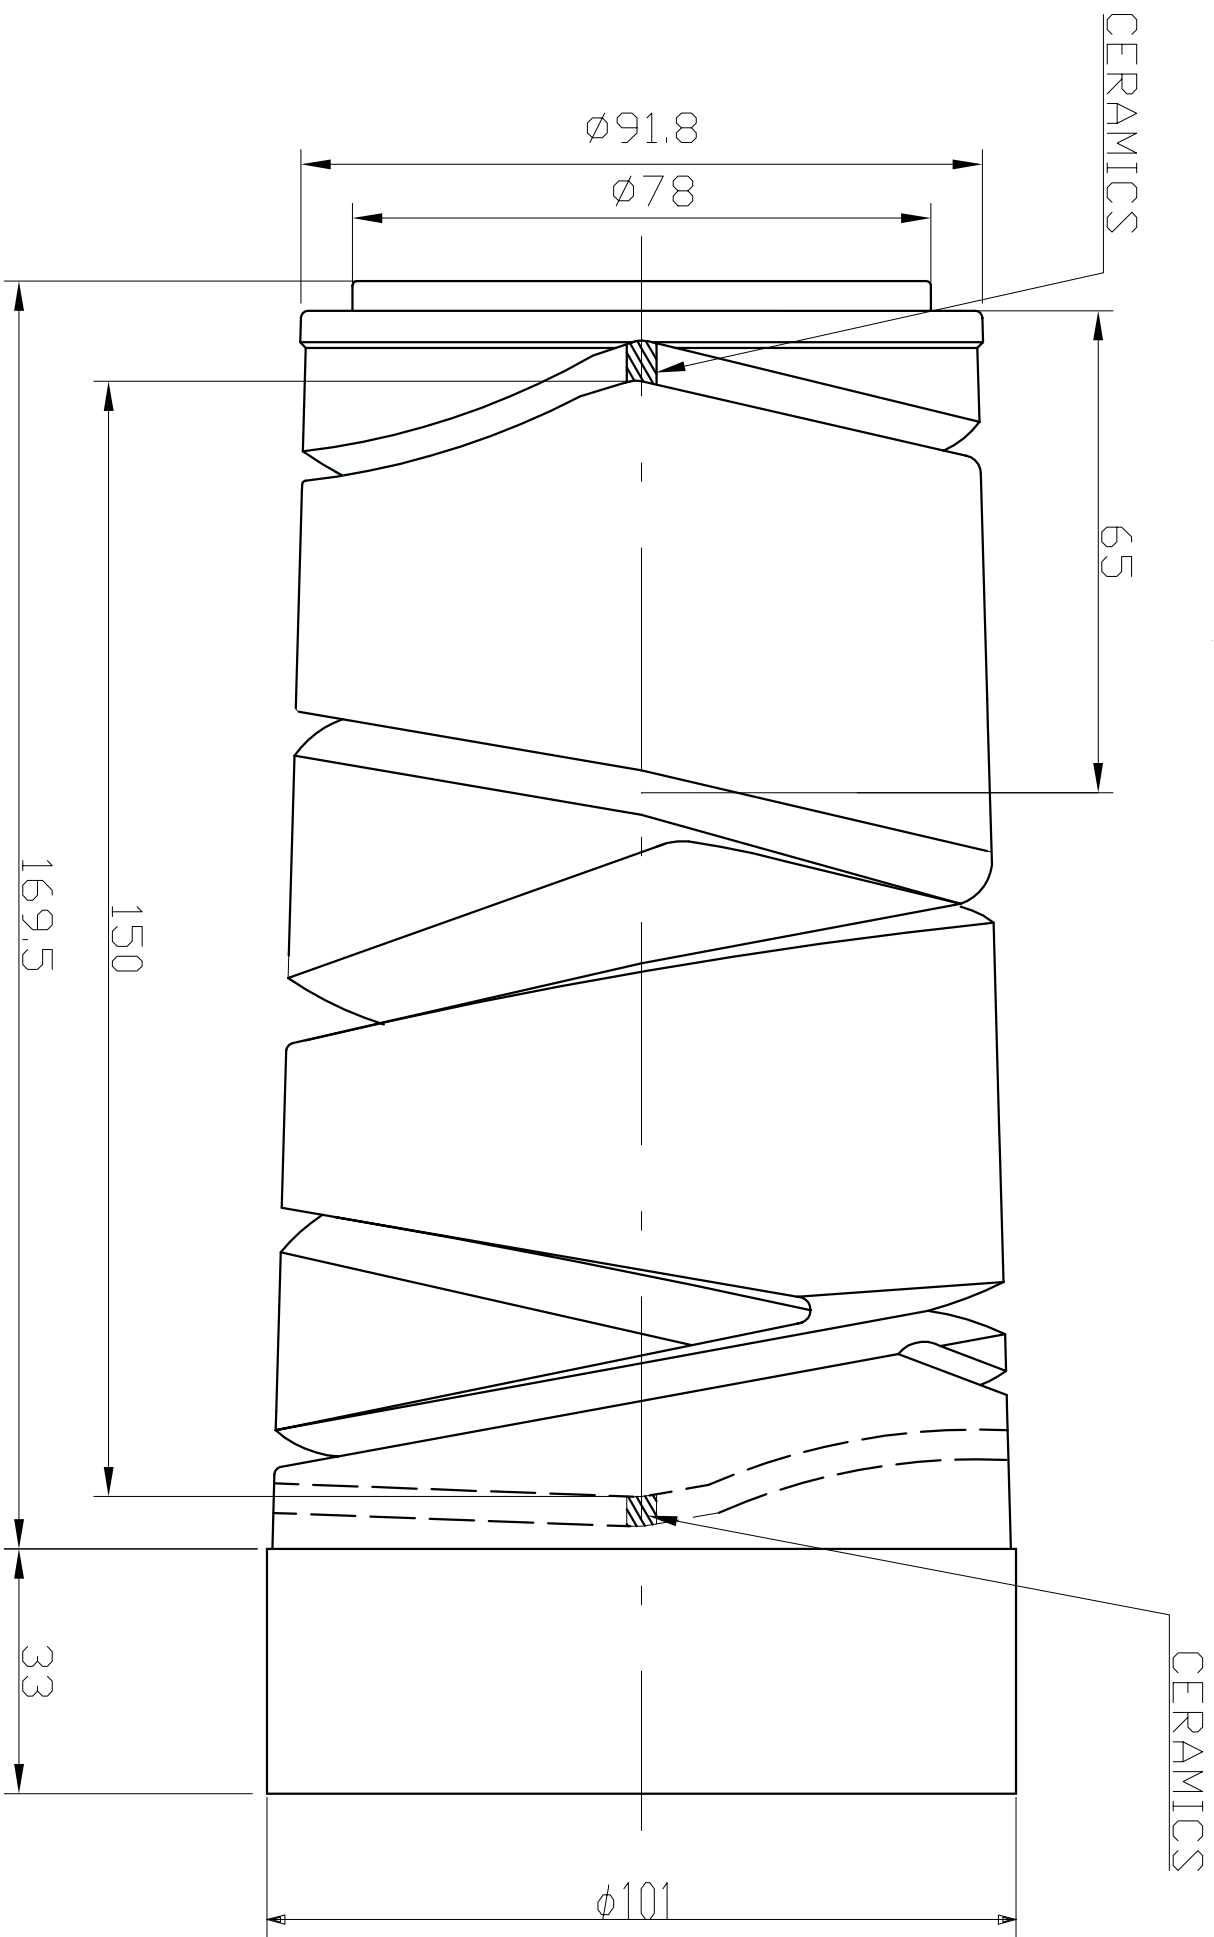

Mina Corporation

DRUM NO.	653-21T. 01-B2	REF. NO.	3AA-99675
MATERIAL	STEEL (ALSO AVAILABLE IN ALUMINIUM)		
REMARKS	AVAILABLE WITHOUT CERAMICS INSERT		