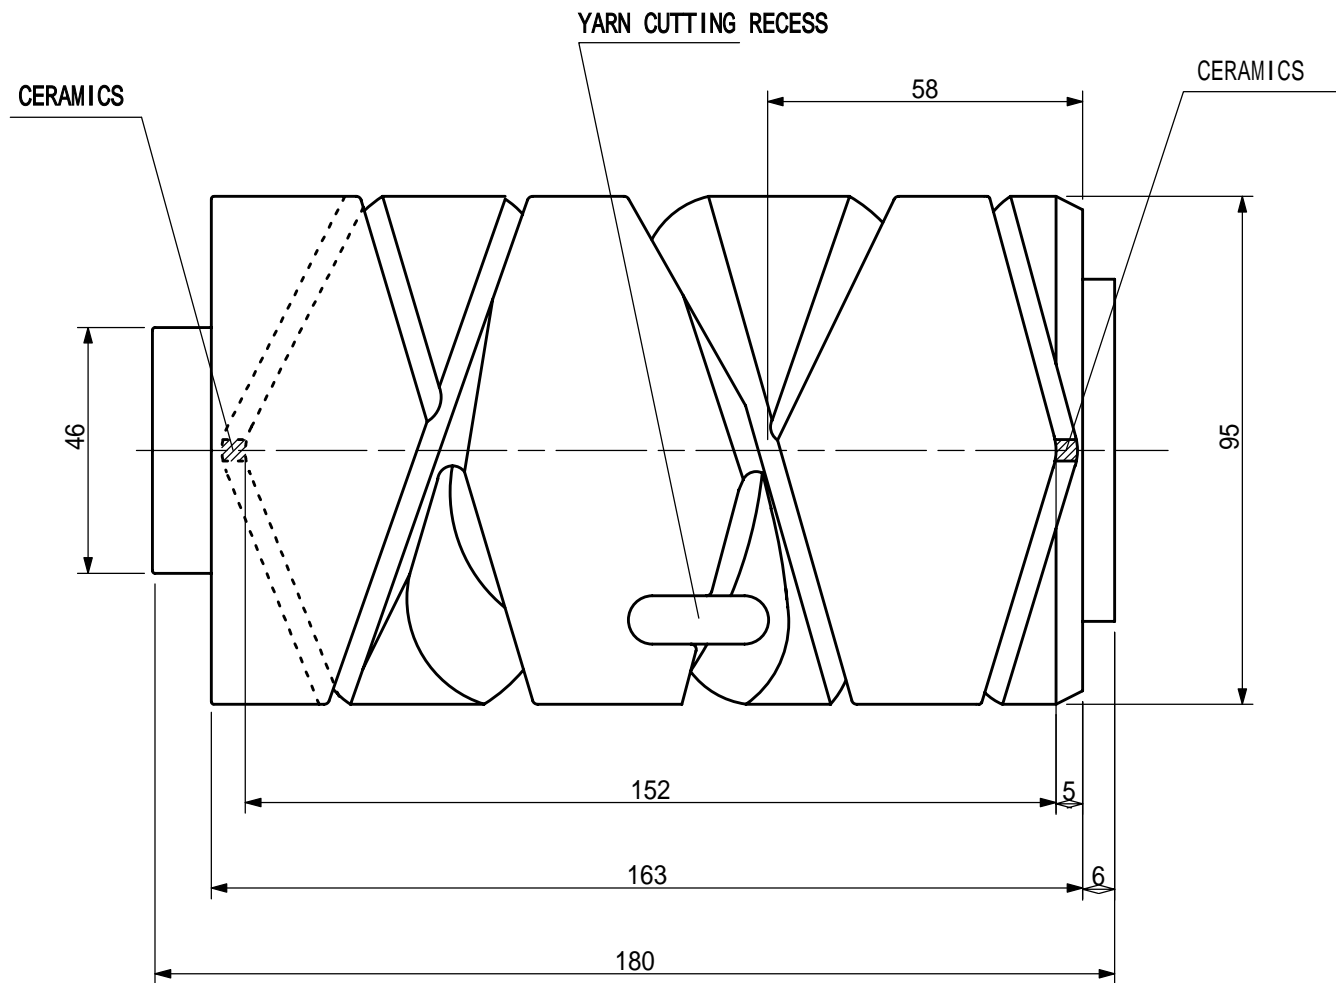

Mino Corporation

DRUM NO.	653-24T.01-B2	REF. NO	3AA-99663
MATERIAL	STEEL		
REMARKS	AVAILABLE WITHOUT CERAMICS INSERT		