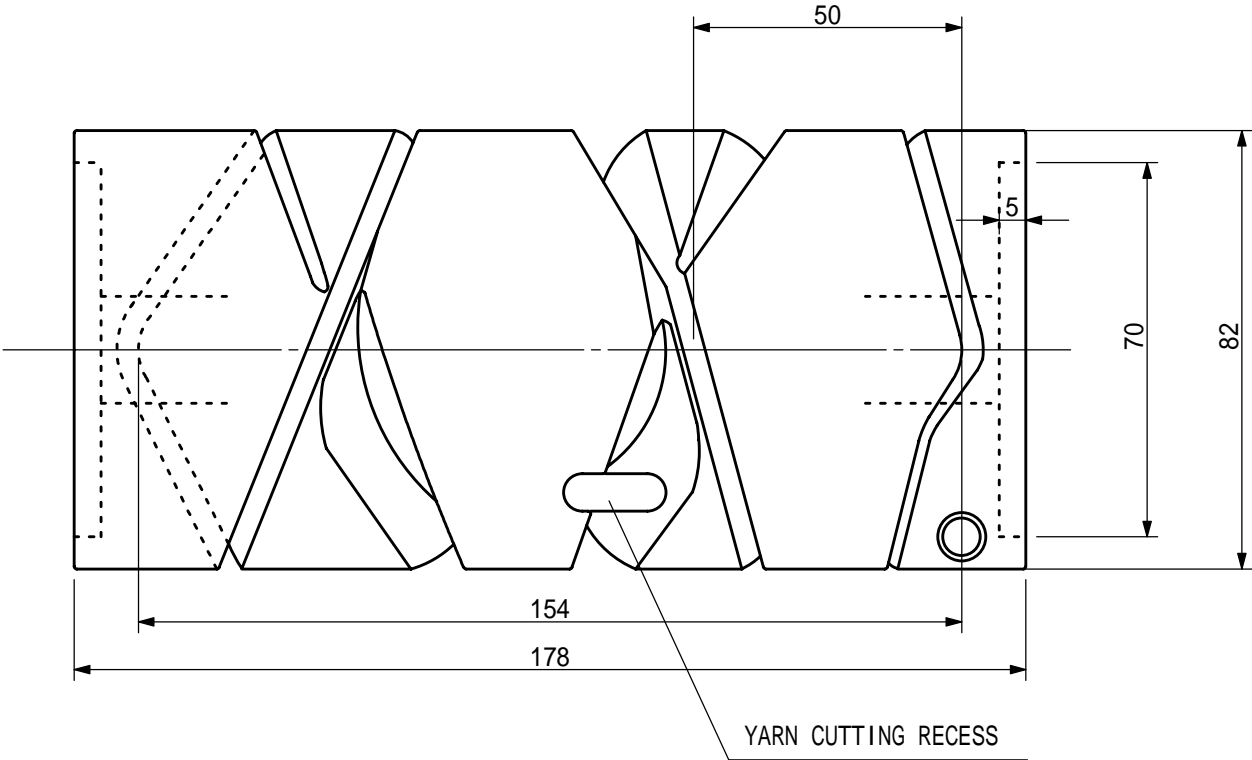

Mino Corporation

DRUM NO.	653-7.01	REF. NO	4A-83069-2
MATERIAL	ALUMINUM		
REMARKS	AVAILABLE WITH CERAMICS INSERT		