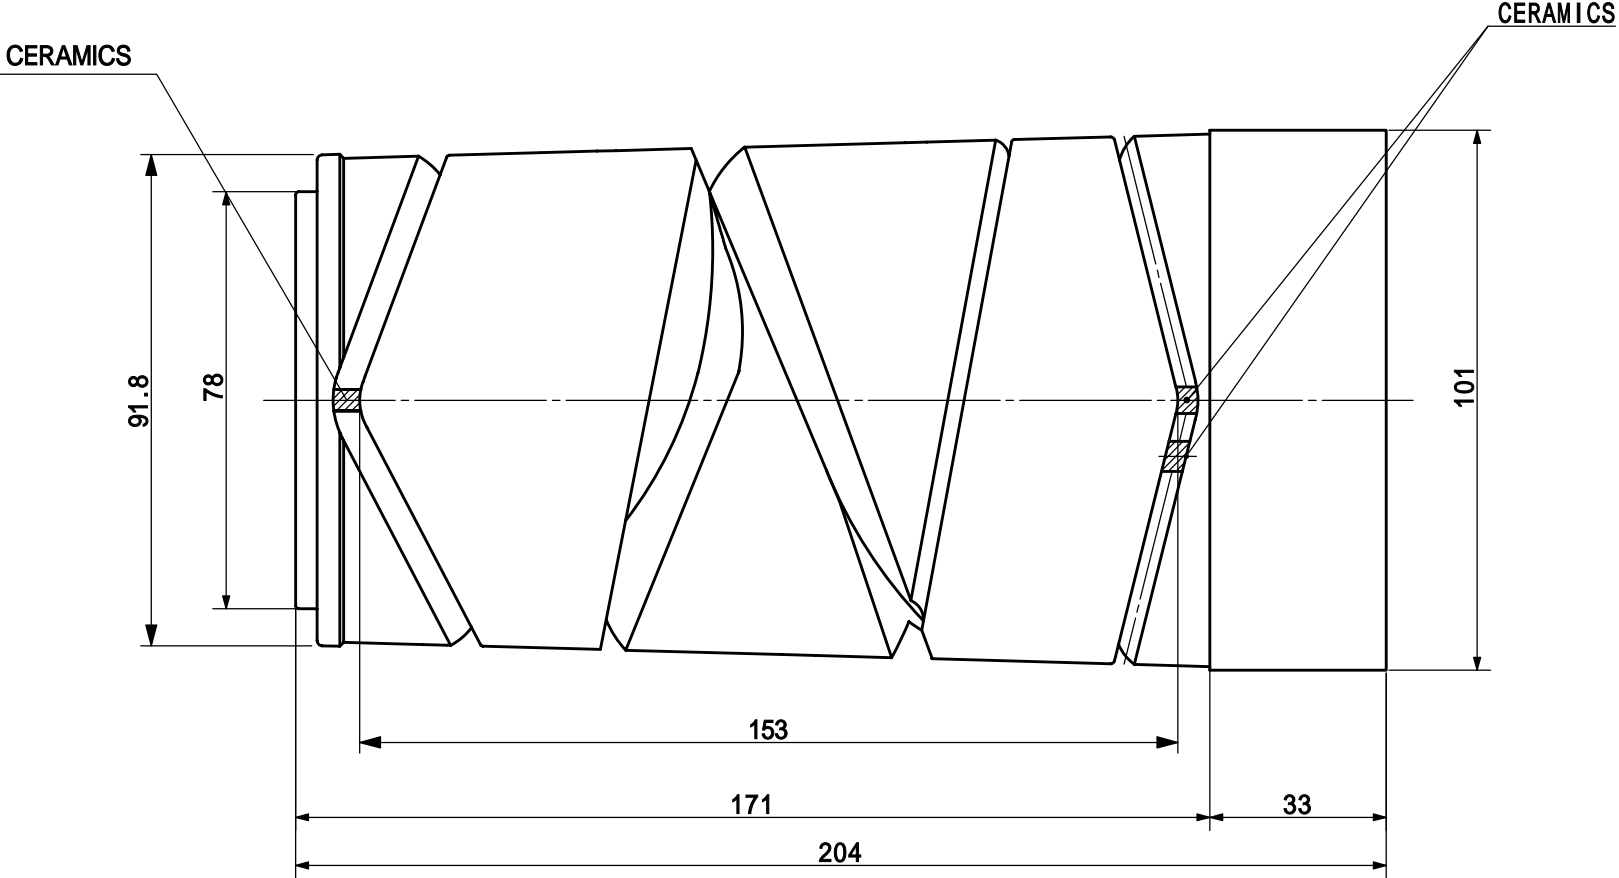

Mino Corporation

DRUM NO.	655-2T.01-B3	REF. NO.	4B-93642
MATERIAL	STEEL (ALSO AVAILABLE IN ALUMINUM)		
REMARKS	AVAILABLE WITHOUT CERAMICS INSERT		