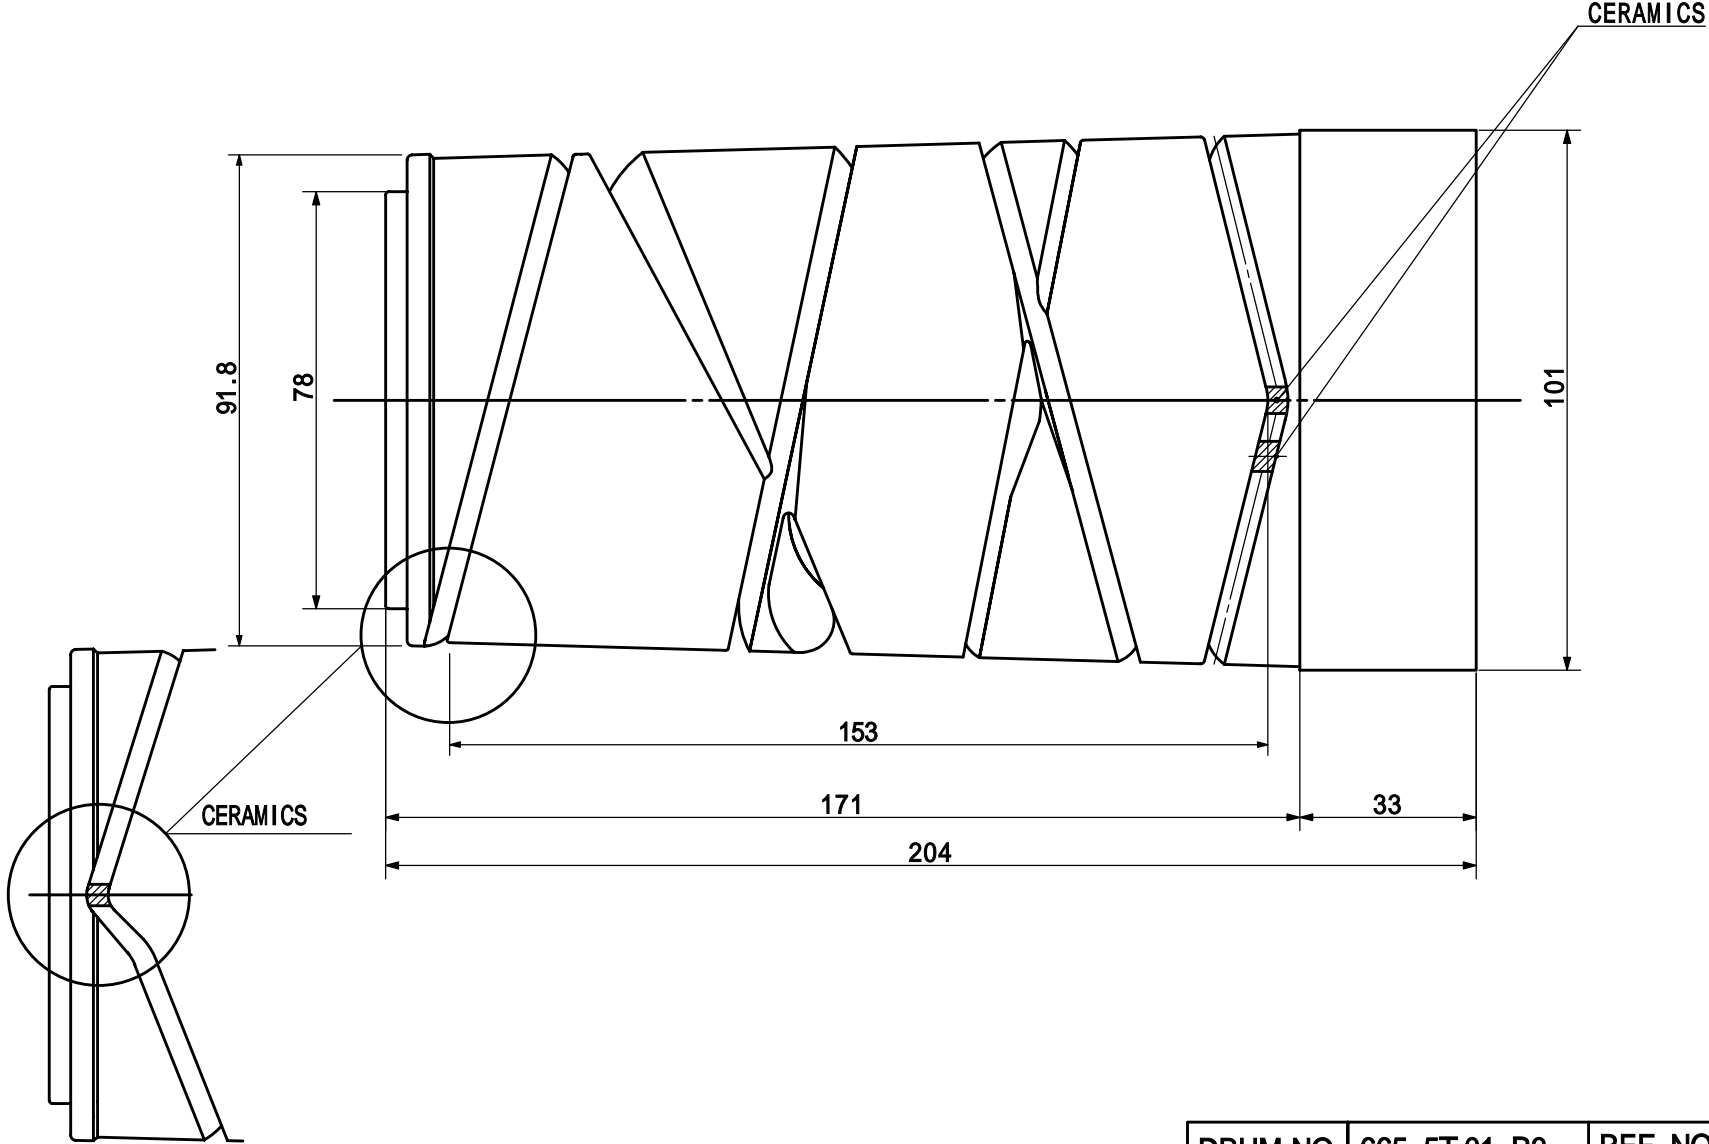

# Mino Corporation

DRUM NO.	665-5T.01-B3	REF. NO	4B-91487-3
MATERIAL	STEEL (ALSO AVAILABLE IN ALUMINUM)		
REMARKS	AVAILABLE WITHOUT CERAMICS INSERT		