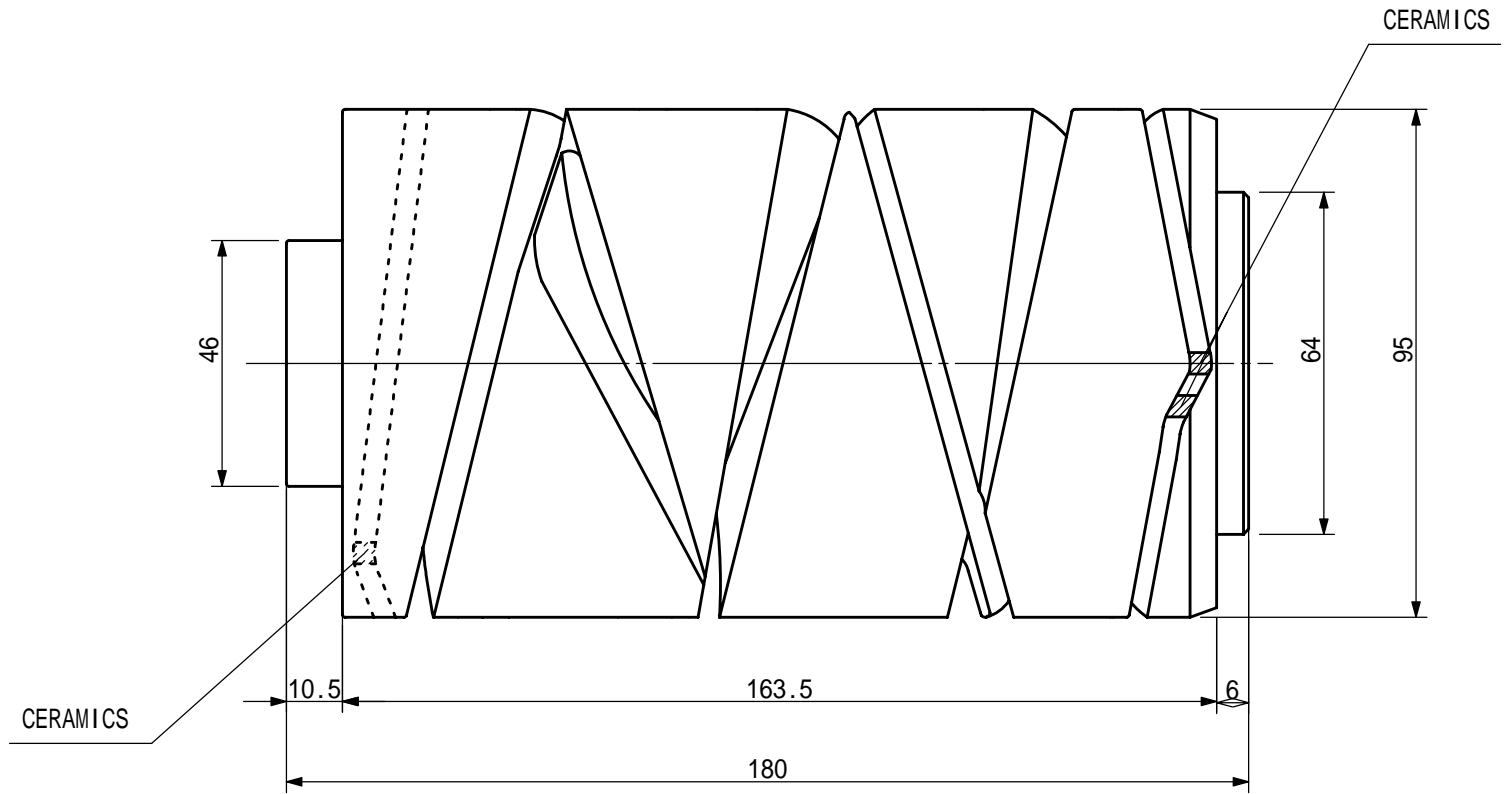

Mino Corporation

DRUM NO.	665-6T.01-B3	REF. NO	4B-97470
MATERIAL	STEEL		
REMARKS	AVAILABLE WITHOUT CERAMICS INSERT		