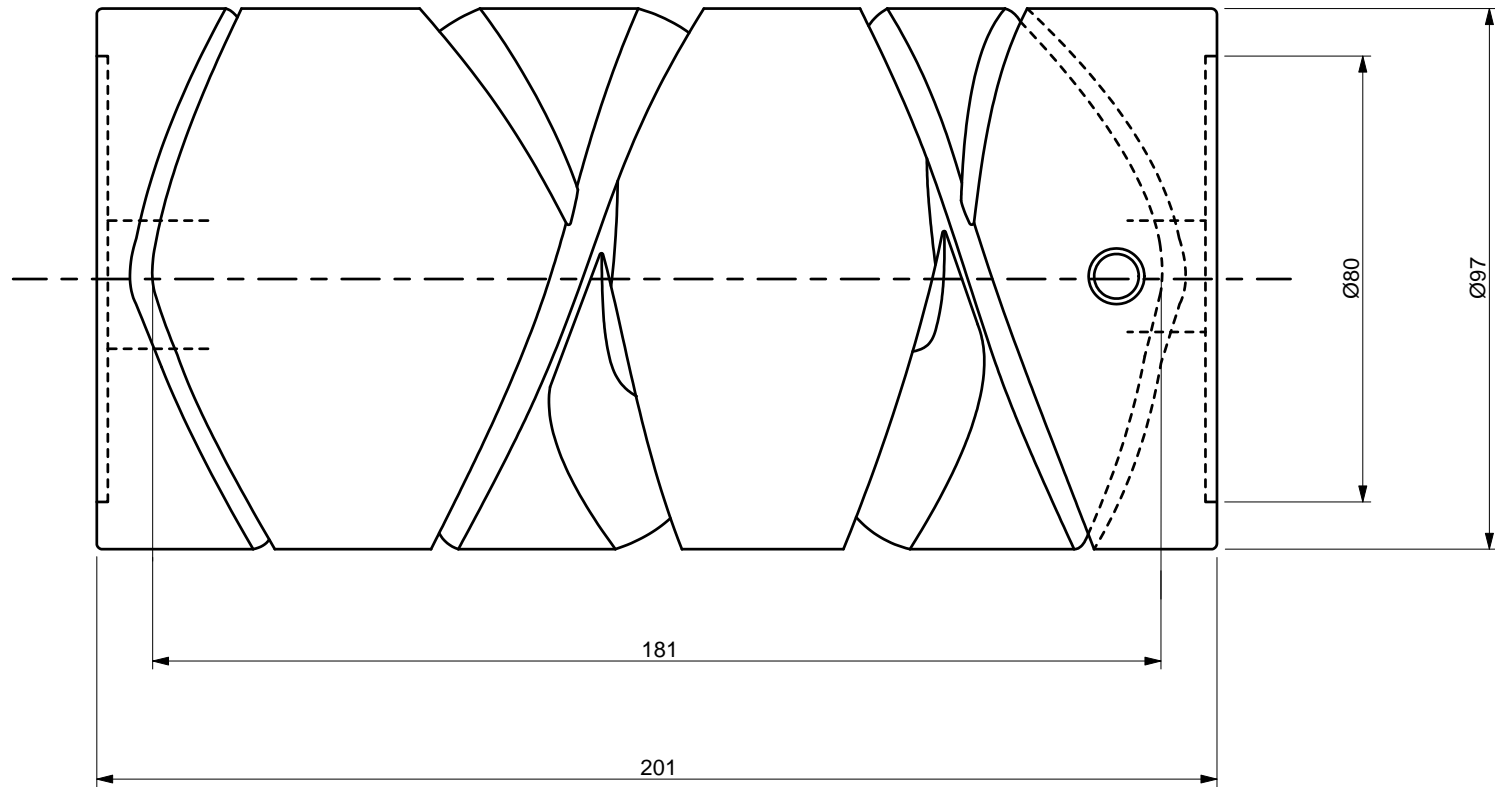

Mino Corporation

DRUM NO.	750-1.01	REF.NO	
MATERIAL	ALUMINUM		
REMARKS			