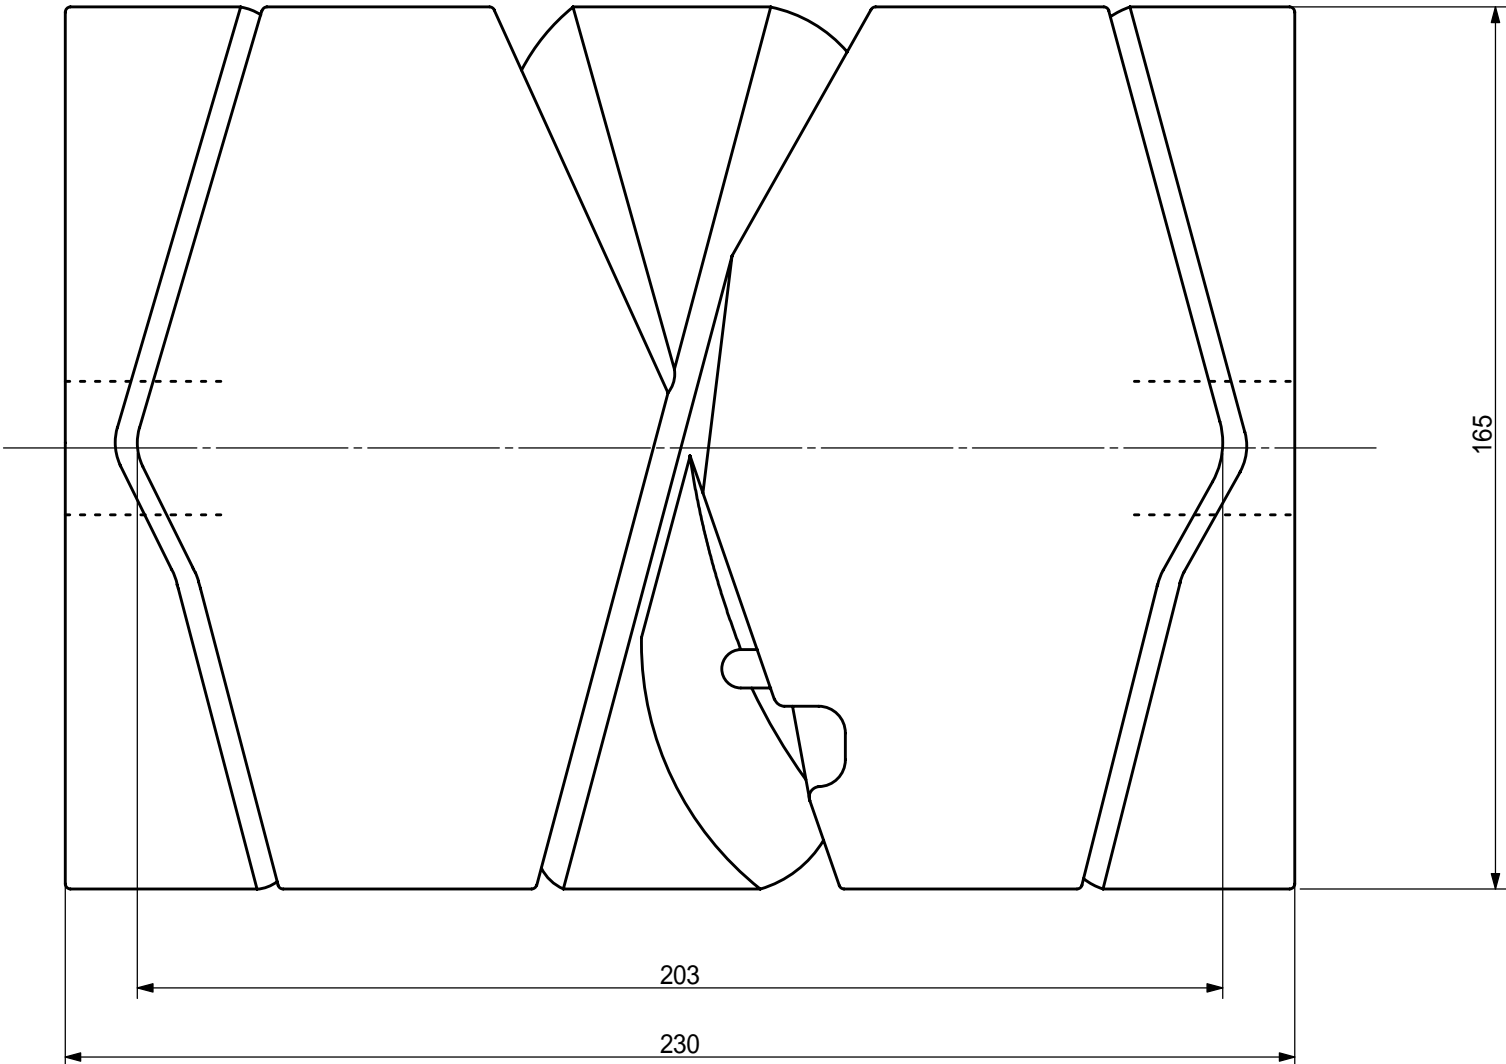

Mino Corporation

DRUM NO.	840-1.11	REF. NO	
MATERIAL	ALUMINUM		
REMARKS	AVAILABLE WITH CERAMICS INSERT		