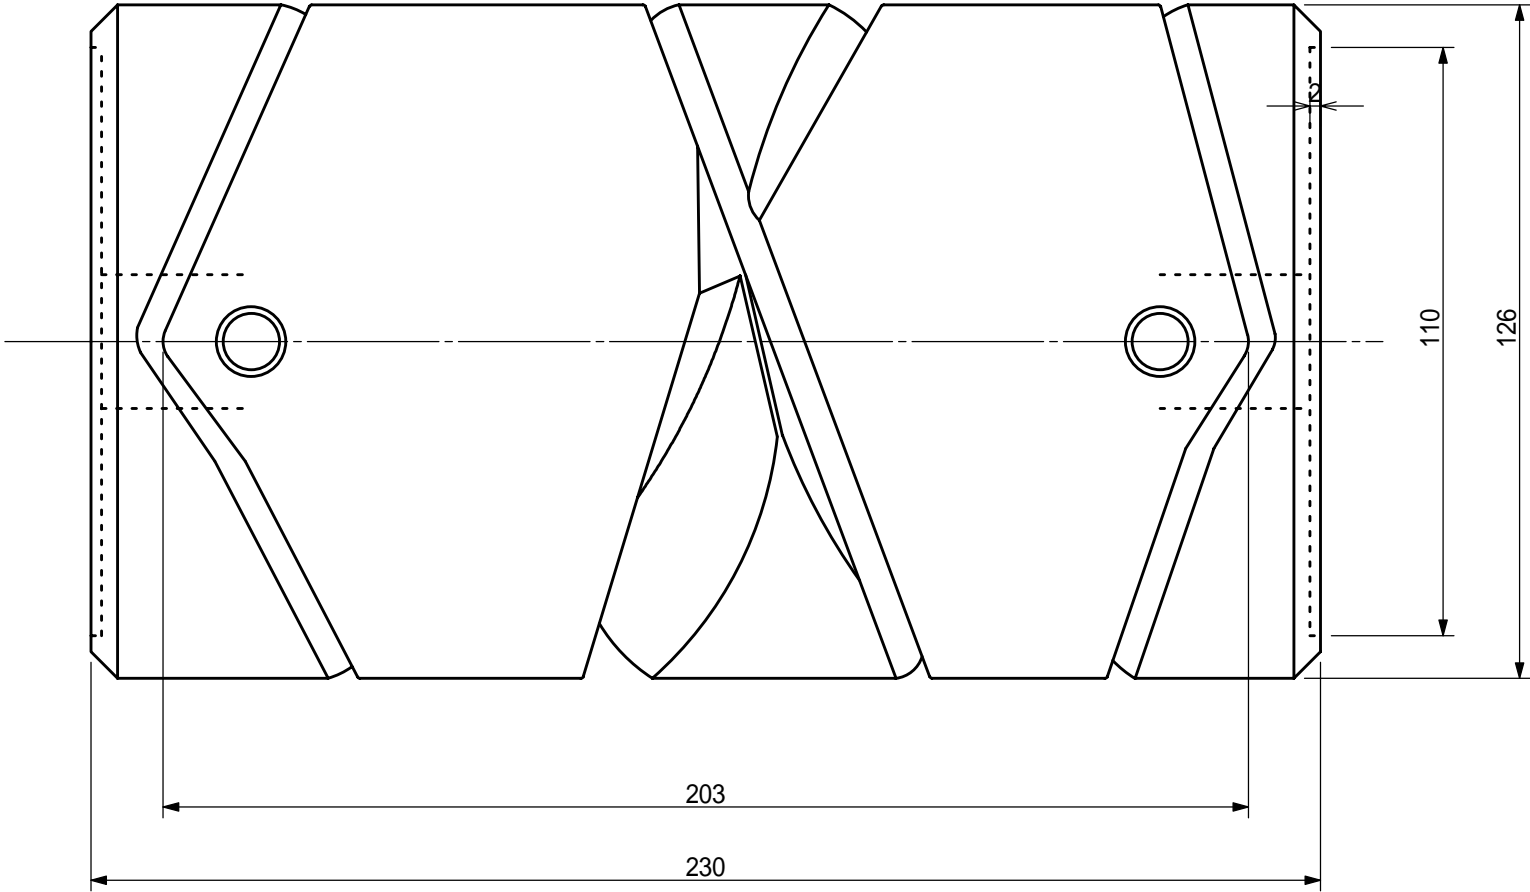

Mino Corporation

DRUM NO.	843-4.01	REF. NO	
MATERIAL	ALUMINUM		
REMARKS	AVAILABLE WITH CERAMICS INSERT		