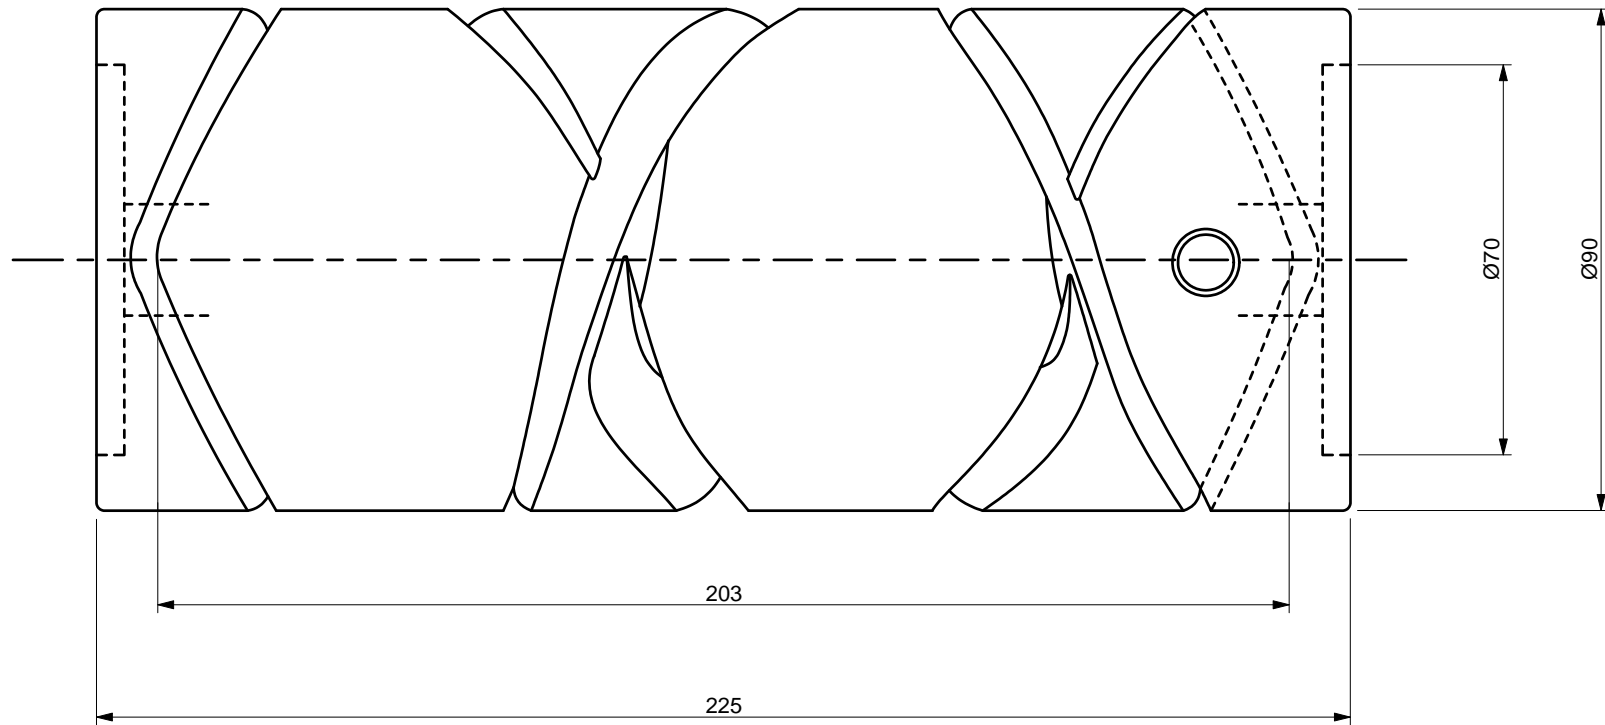

Mino Corporation

DRUM NO.	850-1.01	REF.NO	
MATERIAL	ALUMINUM		
REMARKS			