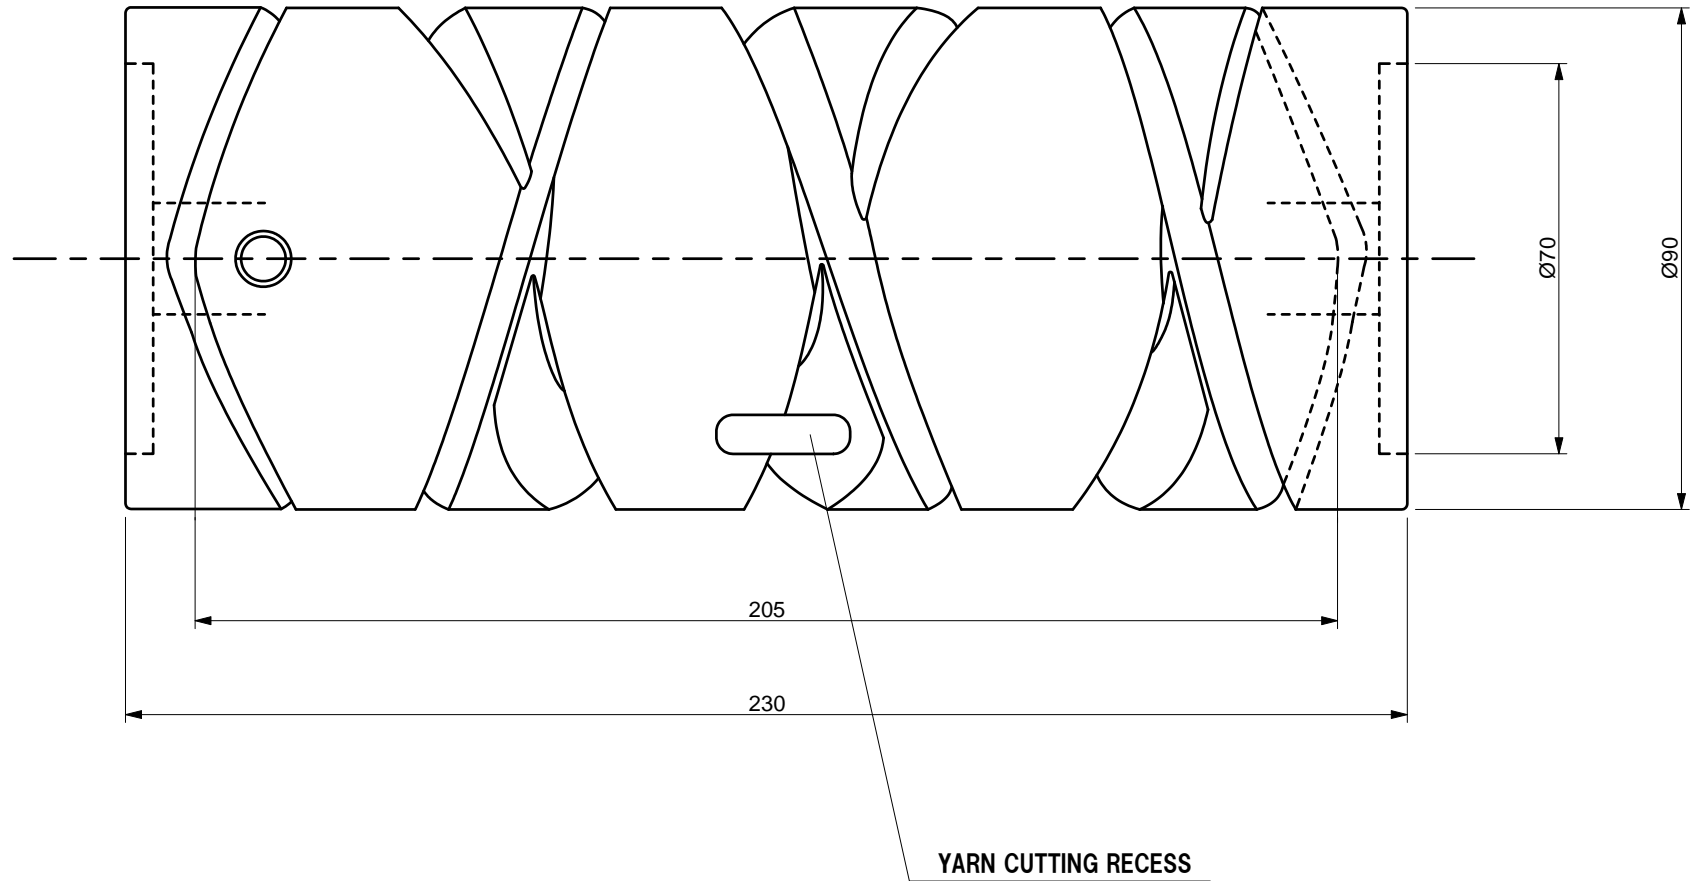

Mino Corporation

DRUM NO.	870-1.02	REF.NO	
MATERIAL	ALUMINUM		
REMARKS			